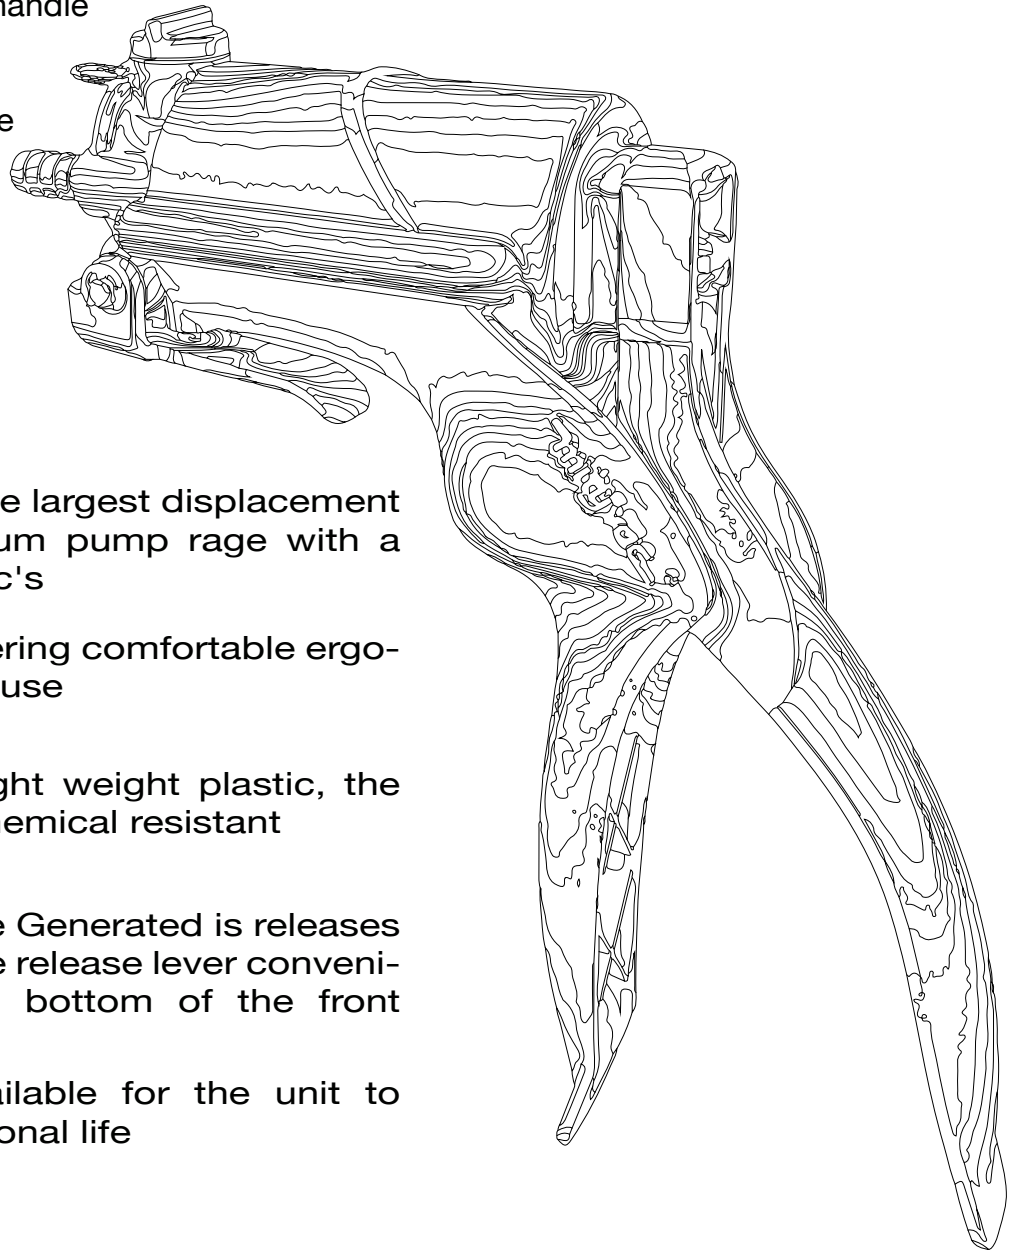

MITYVAC SELECTLINE SUPERPUMP HAND VACUUM PUMP

Mityvac Selectline Superpump Hand Vacuum Pump

- ✓ Huge 32cc displacement
- ✓ Pistol grip vacuum pump handle
- ✓ Quality manufacture
- ✓ Robust lightweight plastic
- ✓ One Finger vacuum release
- ✓ Serviceable

Applications

- ✓ Brake Bleeding Fluid
  - ✓ Transfer
  - ✓ Evacuation
  - ✓ Sampling

The MV8121 offers the largest displacement of the Mityvac vacuum pump range with a stroke volume of 32cc's

Pistol Grip Pump Offering comfortable ergonomic single handed use

Made from robust light weight plastic, the unit is durable and chemical resistant

The Vacuum Pressure Generated is released easily via the pressure release lever conveniently located at the bottom of the front housing

Service kits are available for the unit to ensure a long operational life

Kit Includes

- ✓ Selectline Hand Pump
- ✓ Operation Manual

www.OLCT.co

mityvac

Order Online

Email Order

Phone Order

Fax Order

www.olct.co

info@olct.co

0466 909 653

07 3041 3232